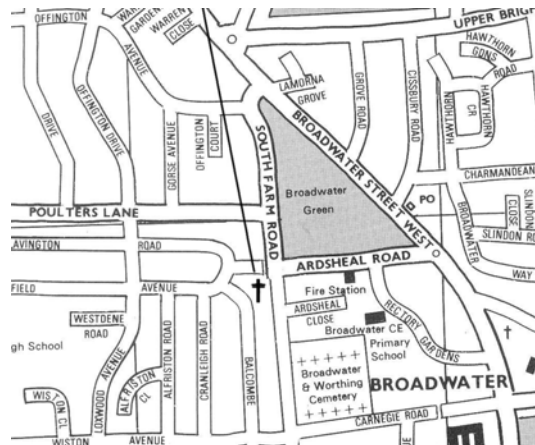

Trauma

Bereavement

a significant life change

a general dissatisfaction with yourself or the world

To make an appointment phone us on:

☎ 01903 212275

Or write to:

Offington Counselling Service  
Offington Park Methodist Church  
South Farm Rd  
Worthing  
BN14 7TN